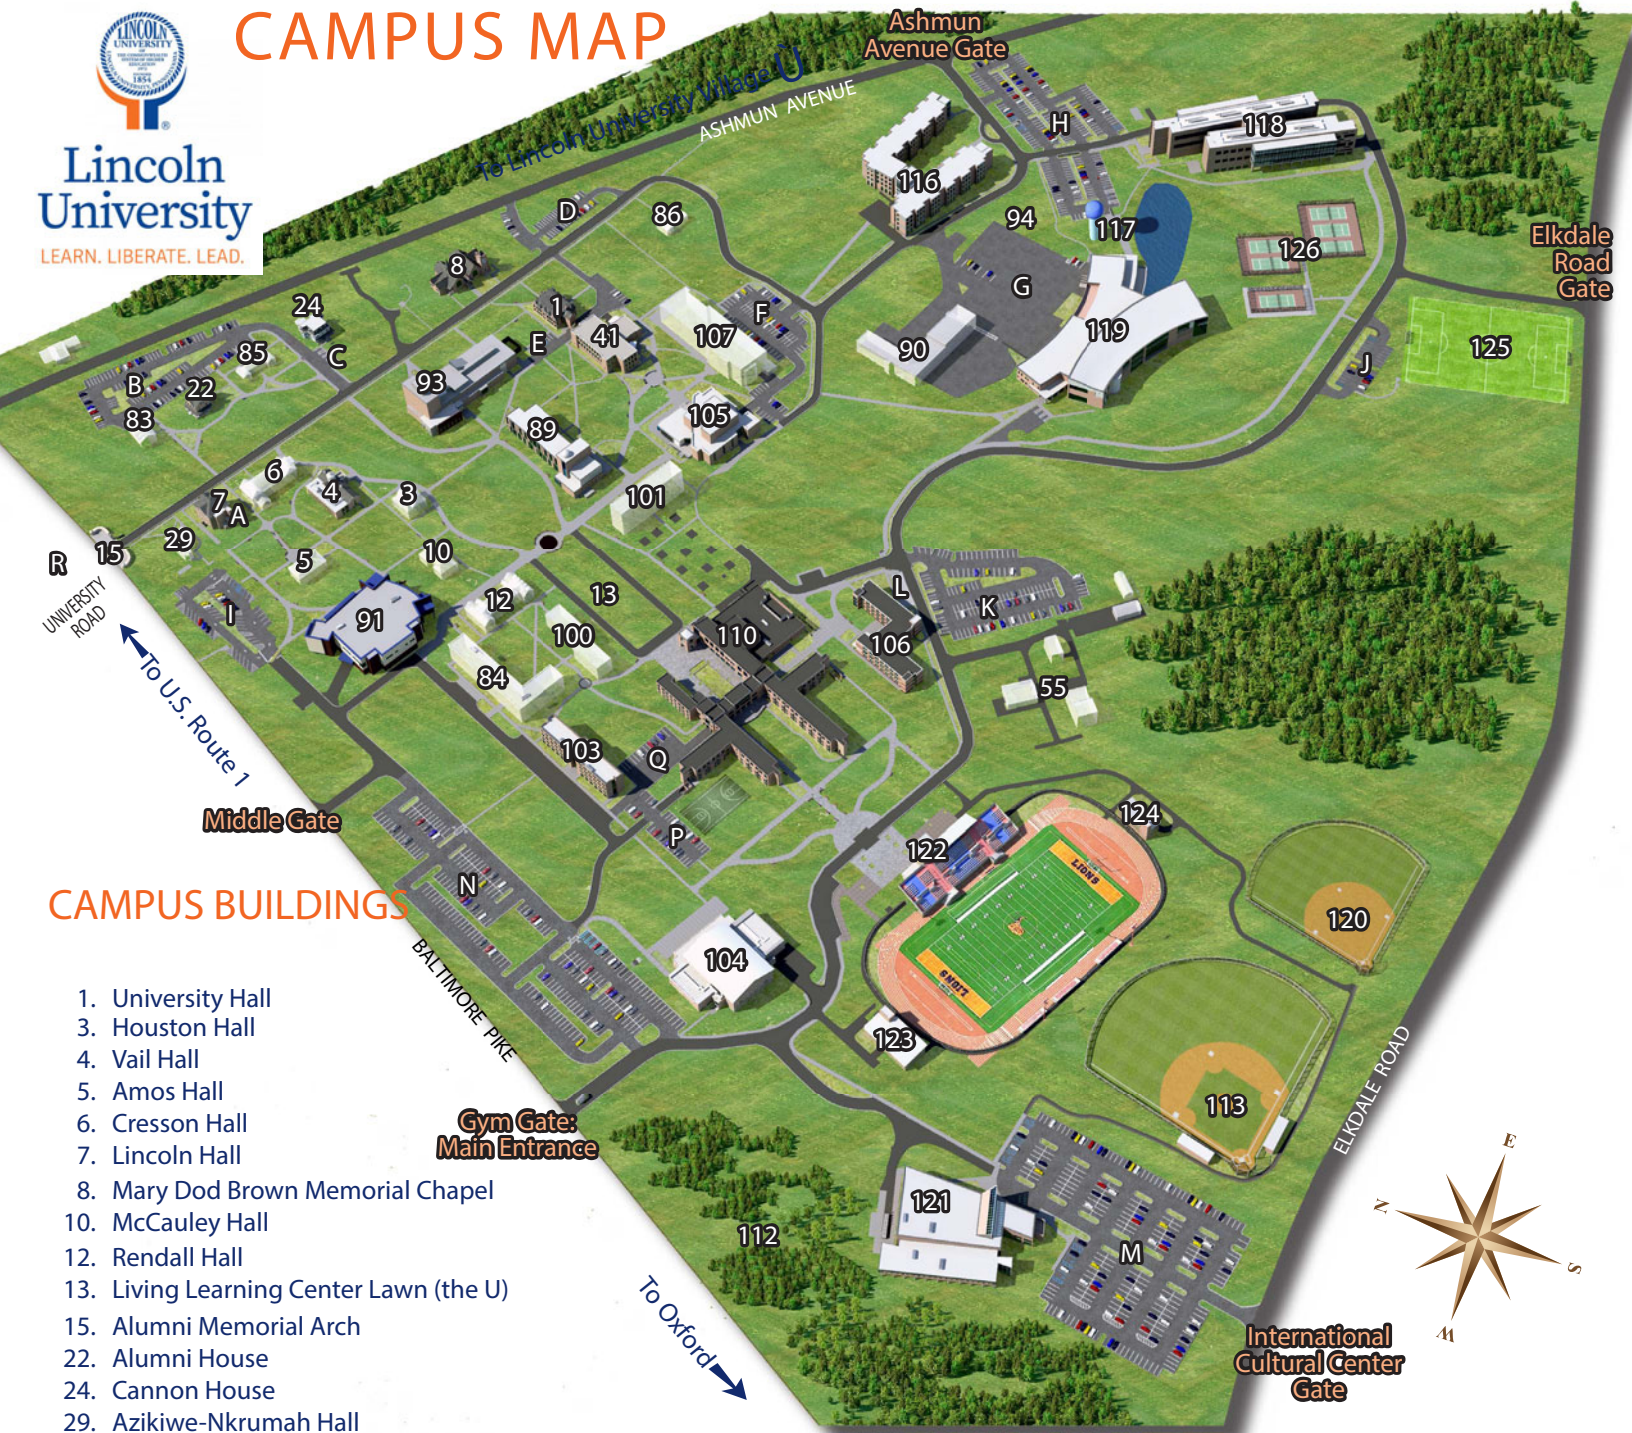

Lincoln University
LEARN. LIBERATE. LEAD.

CAMPUS MAP

CAMPUS BUILDINGS

- 1. University Hall
- 3. Houston Hall
- 4. Vail Hall
- 5. Amos Hall
- 6. Cresson Hall
- 7. Lincoln Hall
- 8. Mary Dod Brown Memorial Chapel
- 10. McCauley Hall
- 12. Rendall Hall
- 13. Living Learning Center Lawn (the U)
- 15. Alumni Memorial Arch
- 22. Alumni House
- 24. Cannon House
- 29. Azikiwe-Nkrumah Hall
- 41. Grim Hall
- 55. Sewage Treatment Plant
- 83. Guest House
- 84. McRary Hall
- 85. Residence Duplex
- 86. Residence Duplex
- 89. Wright Hall
- 90. Frank N. Hilton Power House
- 91. Student Union Building (SUB)
- 93. Ware Center
- 94. Physical Plant
- 100. Ashmun Hall
- 101. Lucy Laney Hall
- 103. Frederick Douglass Hall
- 104. Manuel Rivero Hall
- 105. Langston Hughes Memorial Library
- 106. Lorraine Hansberry Hall

- 107. John Miller Dickey Hall
- 110. Thurgood Marshall Living Learning Center (LLC)
- 112. Robert N. Gardner Fitness Trail
- 113. Baseball Field
- 116. Apartment Style Living Residence Hall (ASL)
- 117. Water Tower
- 118. Ivory V. Nelson Center for the Sciences
- 119. Wellness Center
- 120. Softball Field
- 121. International Cultural Center (ICC)
- 122. Stadium
- 123. Field House
- 124. Field Storage Building
- 125. Practice Field
- 126. Tennis Court

PARKING LOTS

- A Visitor Parking
- B Visitor Parking
- C Lot
- D Lot
- E Lot
- F Lot
- G Lot
- H Lot
- I Lot
- J Lot
- K Lot
- L Lot
- M Lot
- N Lot
- P Lot
- Q Lot
- R Overflow Parking