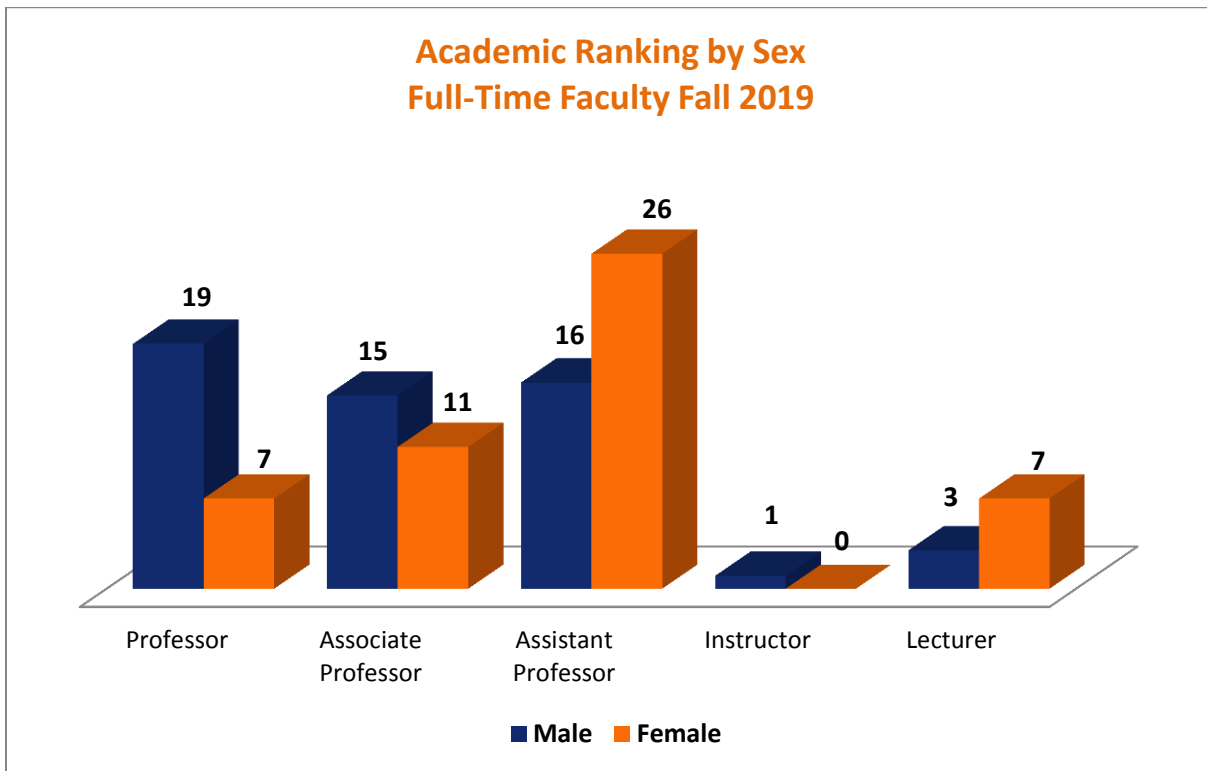

Academic Ranking by Sex Full-Time Faculty Fall 2019

Race and Ethnicity Full-Time Faculty 2015-2019

Race/Ethnicity	2015-16		2016-17		2017-18		2018-19		2019-20	
	#	%	#	%	#	%	#	%	#	%
Nonresident alien	0	0%	5	5%	0	0%	0	0%	5	5%
Hispanic/Latino	2	2%	3	3%	3	3%	2	2%	1	1%
American Indian or Alaska	9	9%	10	10%	7	7%	7	7%	7	7%
Asian	0	0%	1	1%	4	4%	2	2%	1	1%
Black or African American	48	49%	41	42%	43	43%	45	45%	54	51%
White	39	40%	33	34%	32	32%	31	31%	29	28%
Two or more races	0	0%	2	2%	2	2%	2	2%	3	3%
Race and ethnicity unknown	0	0%	2	2%	9	9%	12	12%	5	5%
Total	98	100%	97	100%	100	100%	101	100%	105	100%