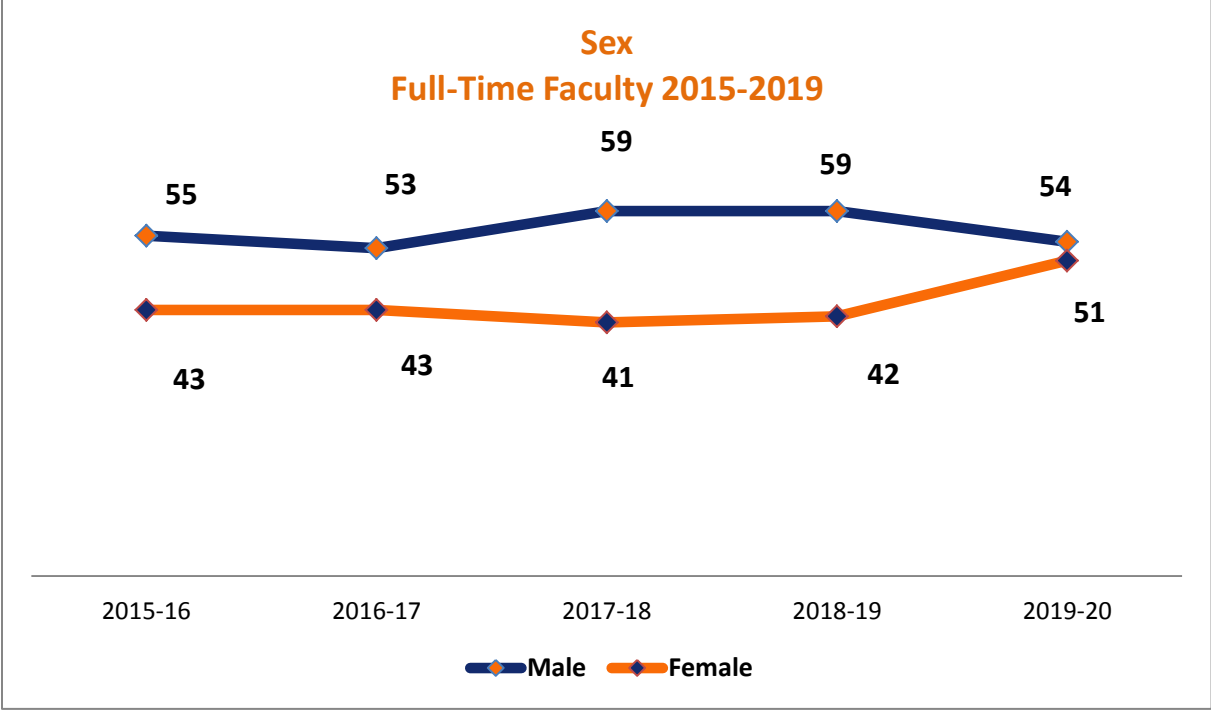

Sex
Full-Time Faculty 2015-2019