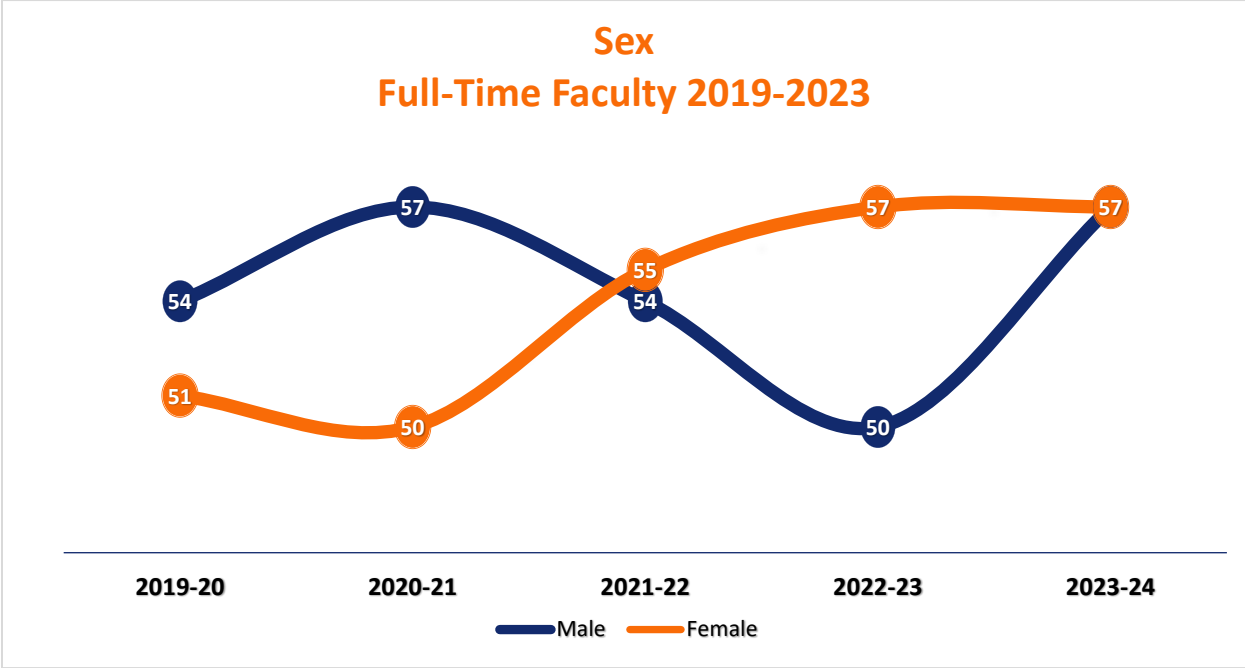

Sex
Full-Time Faculty 2019-2023