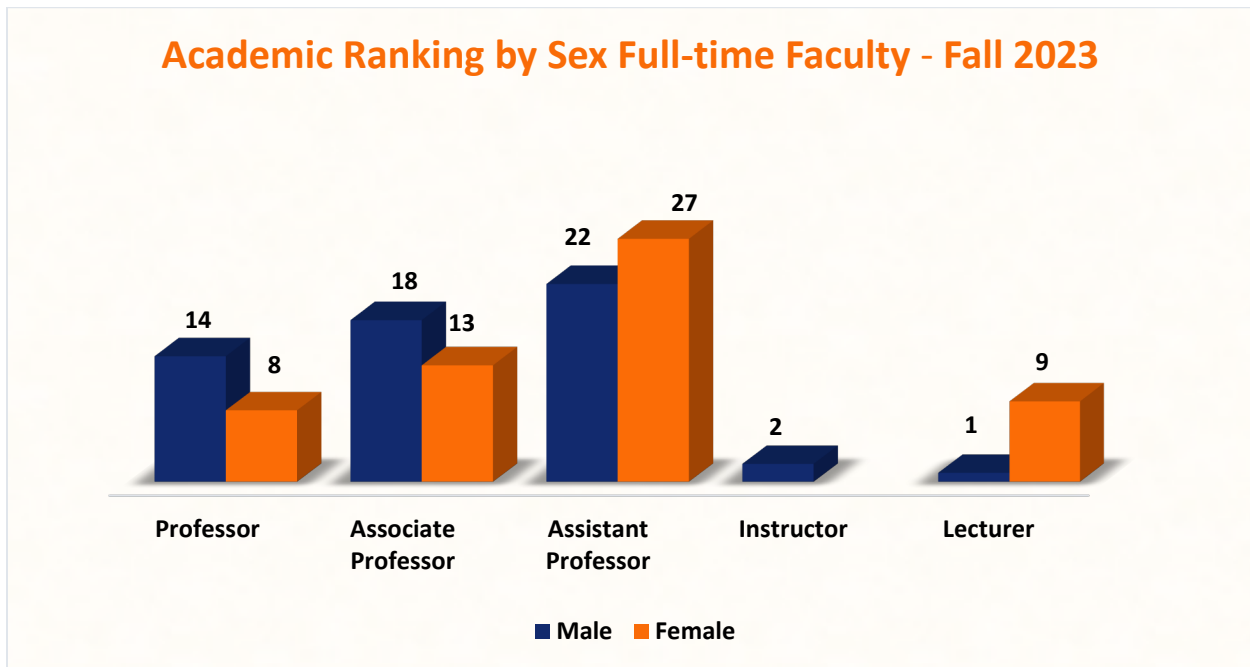

Academic Ranking by Sex Full-Time Faculty Fall 2023

Race and Ethnicity Full-Time Faculty 2019-2023

Race/Ethnicity	2019-20		2020-21		2021-22		2022-23		2023-24	
	#	%	#	%	#	%	#	%	#	%
US Nonresident	5	4.8%	8	7.5%	6	5.5%	1	0.9%	0	0.0%
Hispanic/Latino	1	1.0%	1	0.9%	2	1.8%	1	0.9%	1	0.9%
American Indian or Alaska	7	6.7%	6	5.6%	6	5.5%	5	4.4%	5	4.4%
Asian	1	1.0%	2	1.9%	2	1.8%	3	2.6%	5	4.4%
Black or African American	54	51.4%	54	50.5%	54	49.5%	54	47.4%	62	54.4%
White	29	27.6%	24	22.4%	25	22.9%	28	24.6%	28	24.6%
Two or more races	3	2.9%	5	4.7%	5	4.6%	7	6.1%	4	3.5%
Race and ethnicity unknown	5	4.8%	7	6.5%	9	8.3%	8	7.0%	9	7.9%
Total	105	100%	107	100%	109	100%	107	94%	114	100%