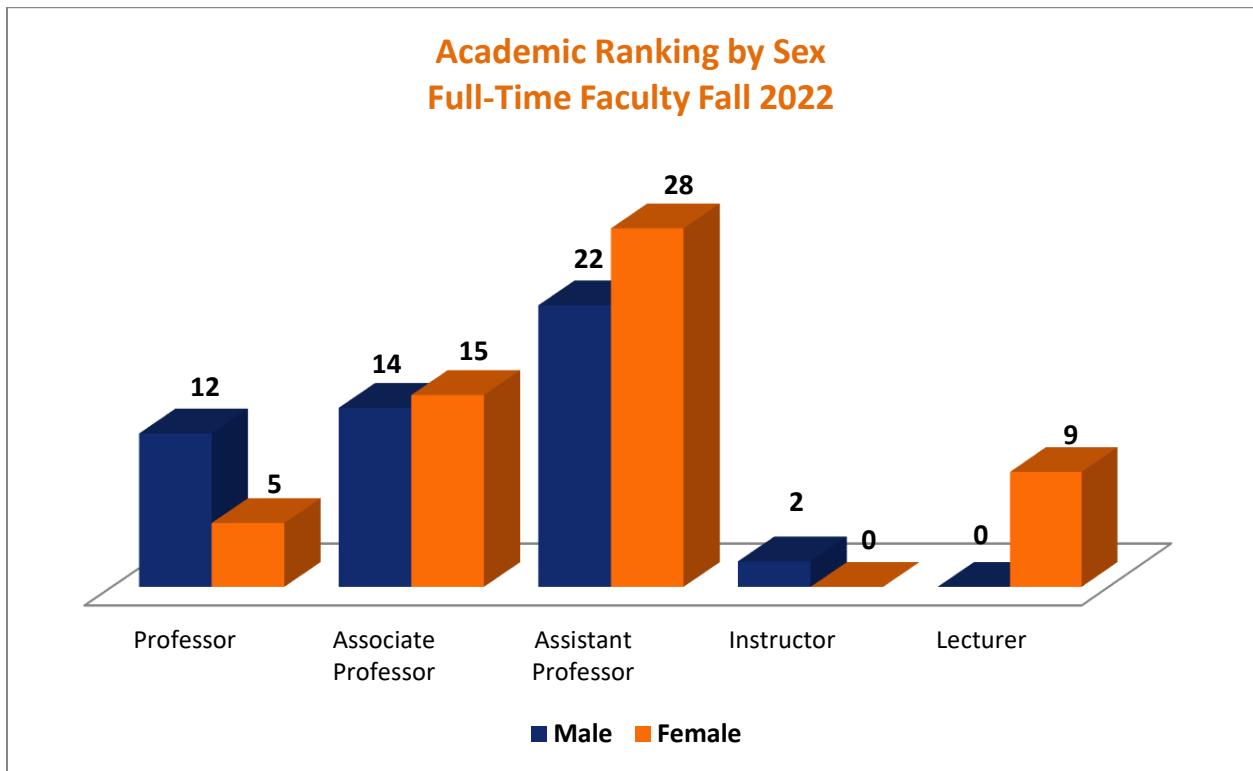

Academic Ranking by Sex Full-Time Faculty Fall 2022

Race and Ethnicity Full-Time Faculty 2018-2022

Race/Ethnicity	2018-19		2019-20		2020-21		2021-22		2022-23	
	#	%	#	%	#	%	#	%	#	%
US Nonresident	0	0.0%	5	4.8%	8	7.5%	6	5.5%	1	0.9%
Hispanic/Latino	2	2.0%	1	1.0%	1	0.9%	2	1.8%	1	0.9%
American Indian or Alaska	7	6.9%	7	6.7%	6	5.6%	6	5.5%	5	4.7%
Asian	2	2.0%	1	1.0%	2	1.9%	2	1.8%	3	2.8%
Black or African American	45	44.6%	54	51.4%	54	50.5%	54	49.5%	54	50.5%
White	31	30.7%	29	27.6%	24	22.4%	25	22.9%	28	26.2%
Two or more races	2	2.0%	3	2.9%	5	4.7%	5	4.6%	7	6.5%
Race and ethnicity unknown	12	11.9%	5	4.8%	7	6.5%	9	8.3%	8	7.5%
Total	101	100%	105	100%	107	100%	109	100%	107	100%