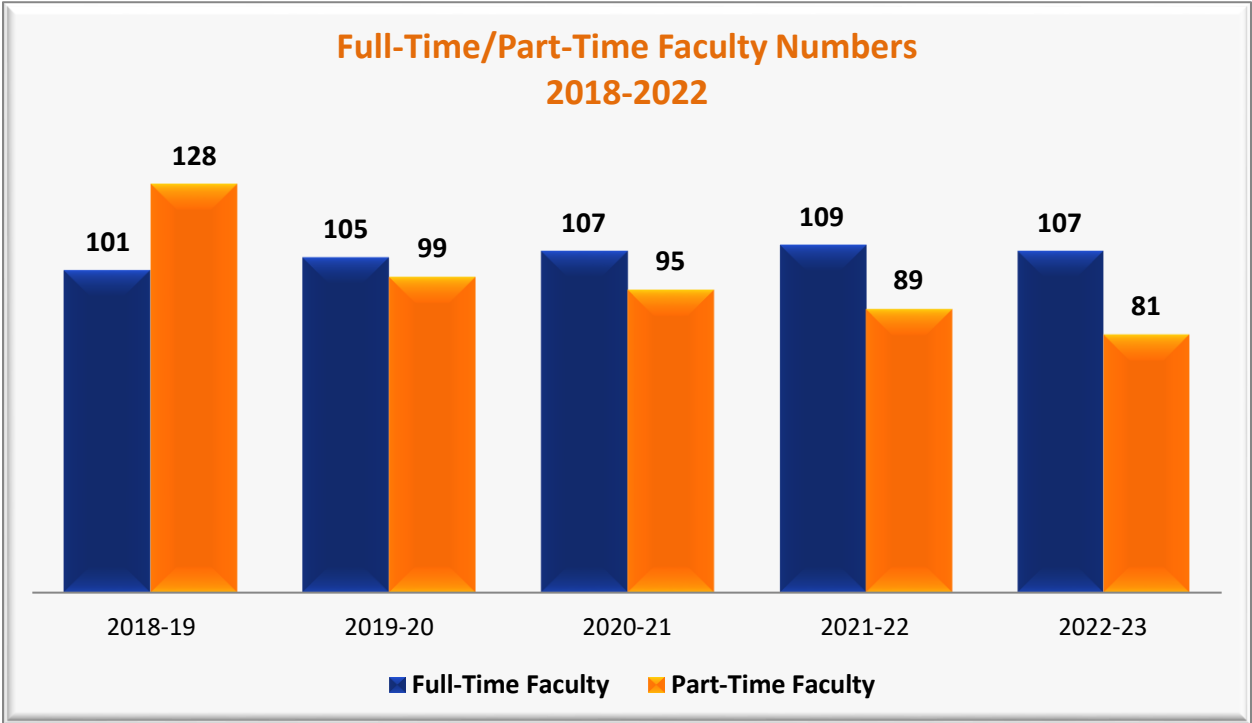

Full-Time/Part-Time Faculty Numbers 2018-2022

Lincoln University	2018-19	2019-20	2020-21	2021-22	2022-23
Full-Time Faculty	101	105	107	109	107
Part-Time Faculty	128	99	95	89	81
Total	229	204	202	198	188

Note: All tables and charts in the Faculty Profile Fall 2022 document display instructional and non-instructional (Librarian) full-time faculty numbers. Accordingly, faculty numbers indicated in this document may differ from previous year's IPEDS and/or Common Data Set numbers.