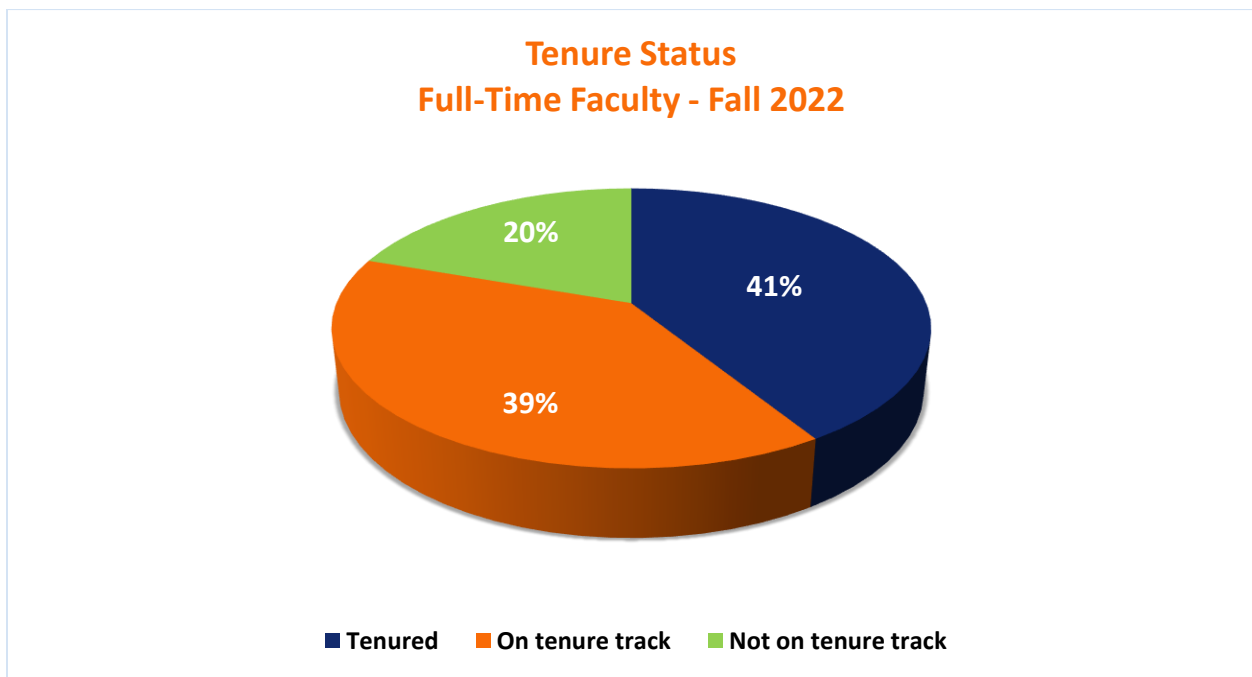

Tenure Status

Full-Time Faculty Fall 2022

Tenure Status	Male	Female	Total	%
Tenured	26	18	44	41%
On tenure track	20	22	42	39%
Not on tenure track	4	17	21	20%
Total	50	57	107	100%