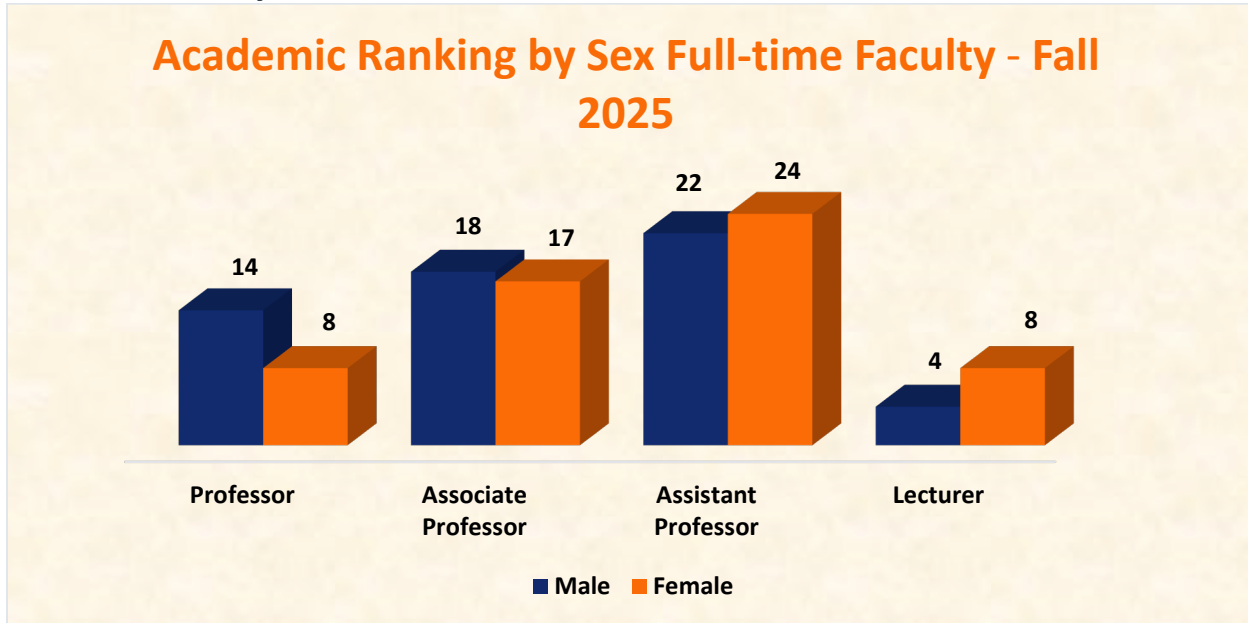

Academic Ranking by Sex Full-Time Faculty Fall 2025

Race and Ethnicity Full-Time Faculty 2021-2025

Race/Ethnicity	2021-22		2022-23		2023-24		2024-25		2025-26	
	#	%	#	%	#	%	#	#	#	%
US Nonresident	6	5.5%	1	0.9%	0	0.0%	4	3.6%	0	0%
Hispanic/Latino	2	1.8%	1	0.9%	1	0.9%	1	0.9%	1	1%
American Indian or Alaska	6	5.5%	5	4.4%	5	4.4%	5	4.5%	4	3%
Asian	2	1.8%	3	2.6%	5	4.4%	2	1.8%	5	4%
Black or African American	54	49.5%	54	47.4%	62	54.4%	63	56.3%	68	59%
White	25	22.9%	28	24.6%	28	24.6%	28	25.0%	26	23%
Two or more races	5	4.6%	7	6.1%	4	3.5%	4	3.6%	4	3%
Race and ethnicity unknown	9	8.3%	8	7.0%	9	7.9%	5	4.5%	7	6%
Total	109	100%	107	94%	114	100%	112	100%	115	100%