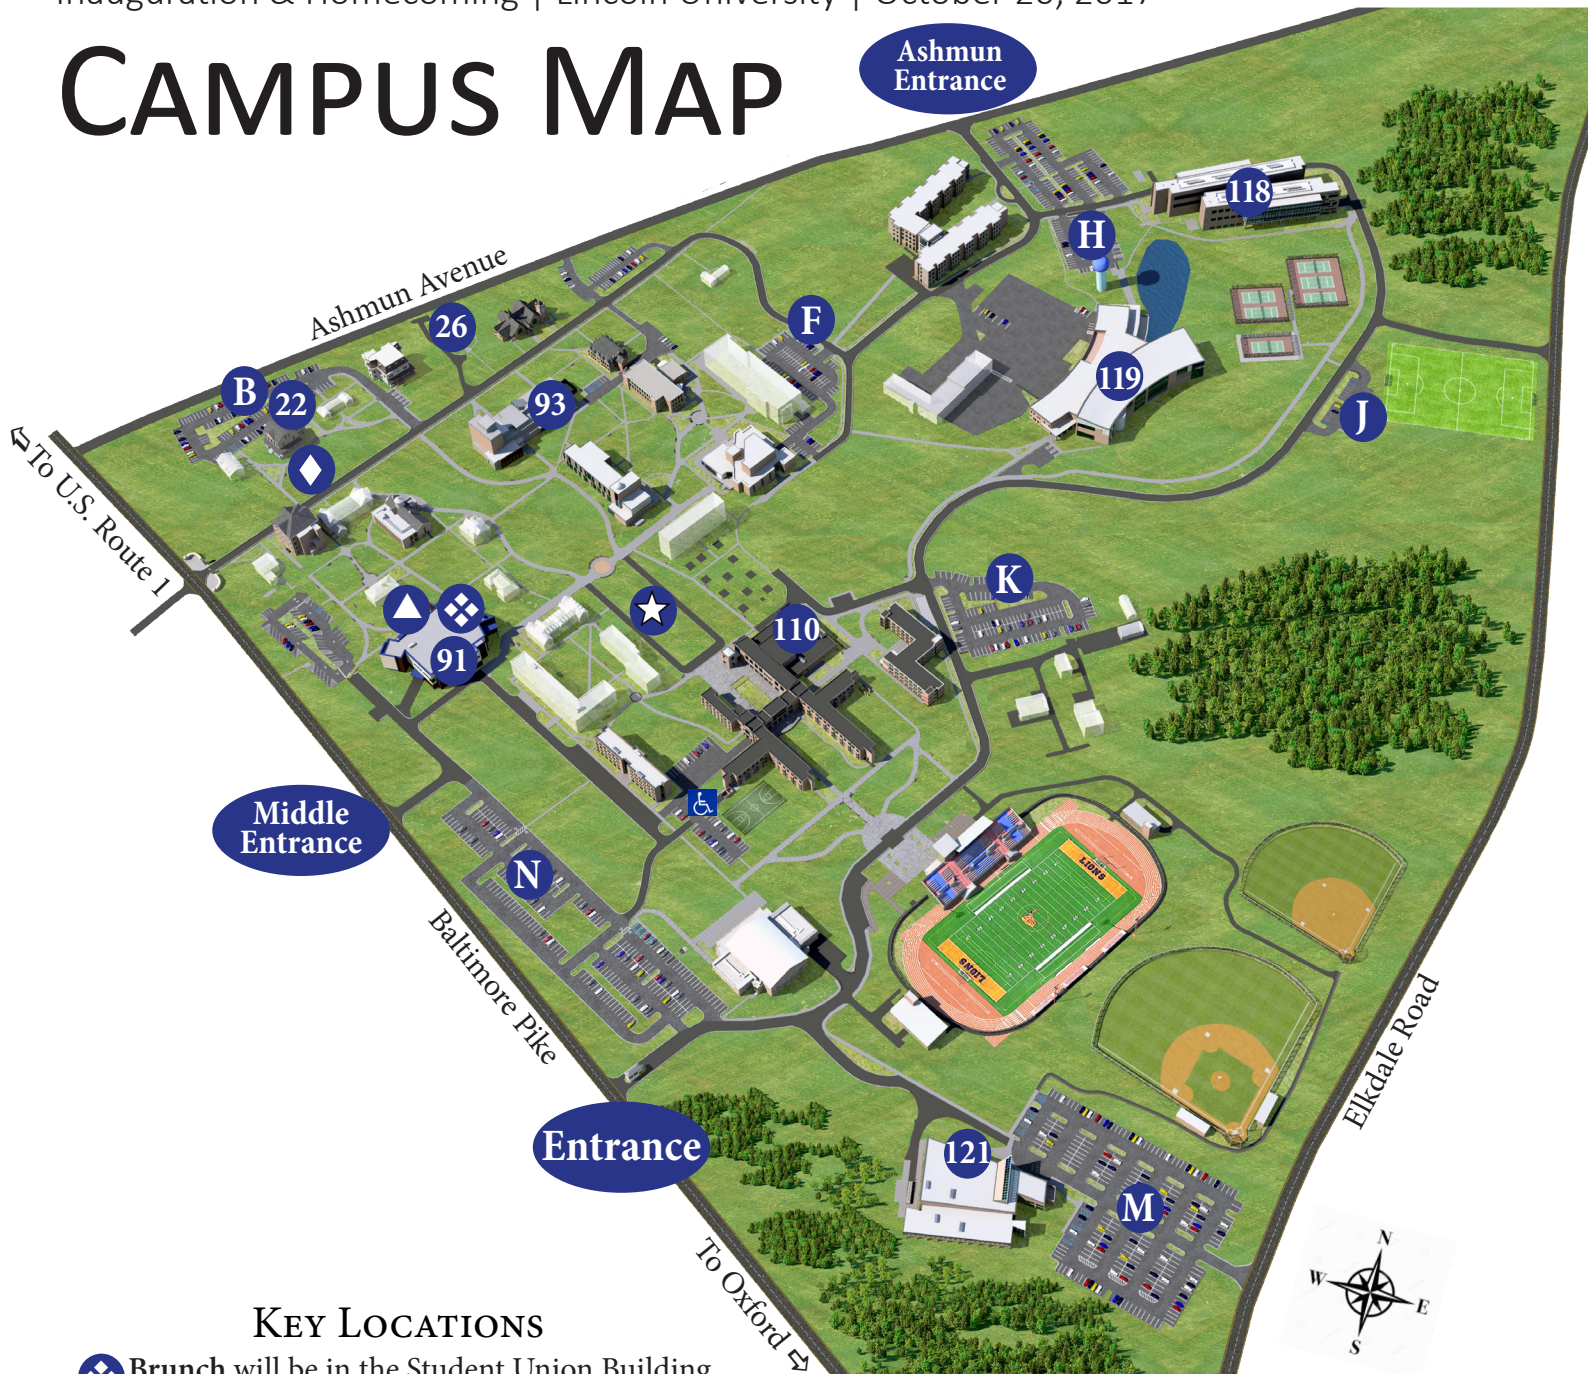

CAMPUS MAP

KEY LOCATIONS

-  Brunch will be in the Student Union Building.
-  Robing will take place in the Student Union Building.
 -  Rain Location: International Cultural Center
-  Installation will be held outside on the Thurgood Marshall Living Learning Center Lawn, commonly called the U.
 -  Rain Location: International Cultural Center
-  Reception will be held on the Alumni House Lawn following the Installation.
 -  Rain Location: International Cultural Center
-  Welcome Tent will be located next to the Student Union Building.

PARKING

- Lots K, M, N, F, H & J are available for visitors
- Lot B is reserved for Delegates and VIPs

KEY BUILDINGS

- | | |
|-----|--|
| 22 | Alumni House |
| 26 | President's House |
| 91 | Student Union Building |
| 93 | Ware Center |
| 110 | Thurgood Marshall Living Learning Center |
| 118 | Nelson Science Center |
| 119 | Wellness Center |
| 121 | International Cultural Center |